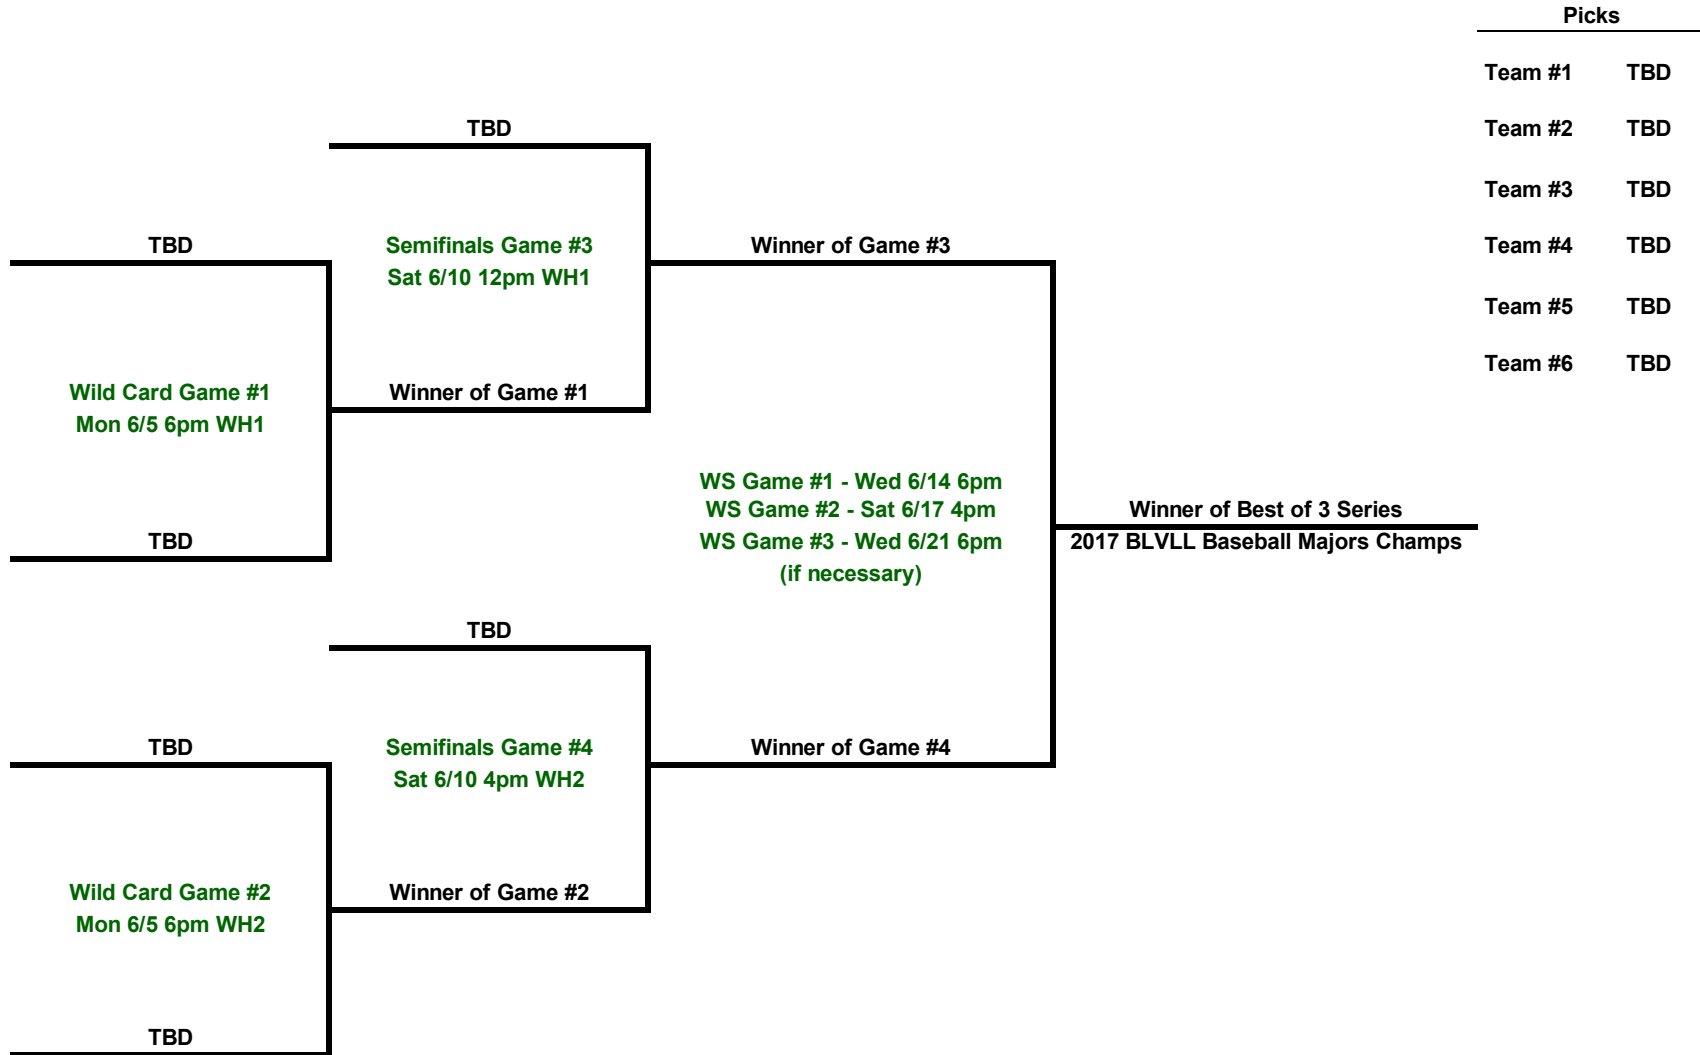

BLVLL Baseball Majors Playoffs 2017

Picks	
Team #1	TBD
Team #2	TBD
Team #3	TBD
Team #4	TBD
Team #5	TBD
Team #6	TBD

NOTES:

- 1) Coin flip determines home team.
- 2) All rules are in effect from the Regular Season.
- 3) All playoff games must finish the required 6 innings (unless it goes into extra innings in case of tie) to determine a winner and loser.
- 4) No lending of players from opposing team if team is short players.
- 5) All coaches must turn in their equipment the day their season ends.